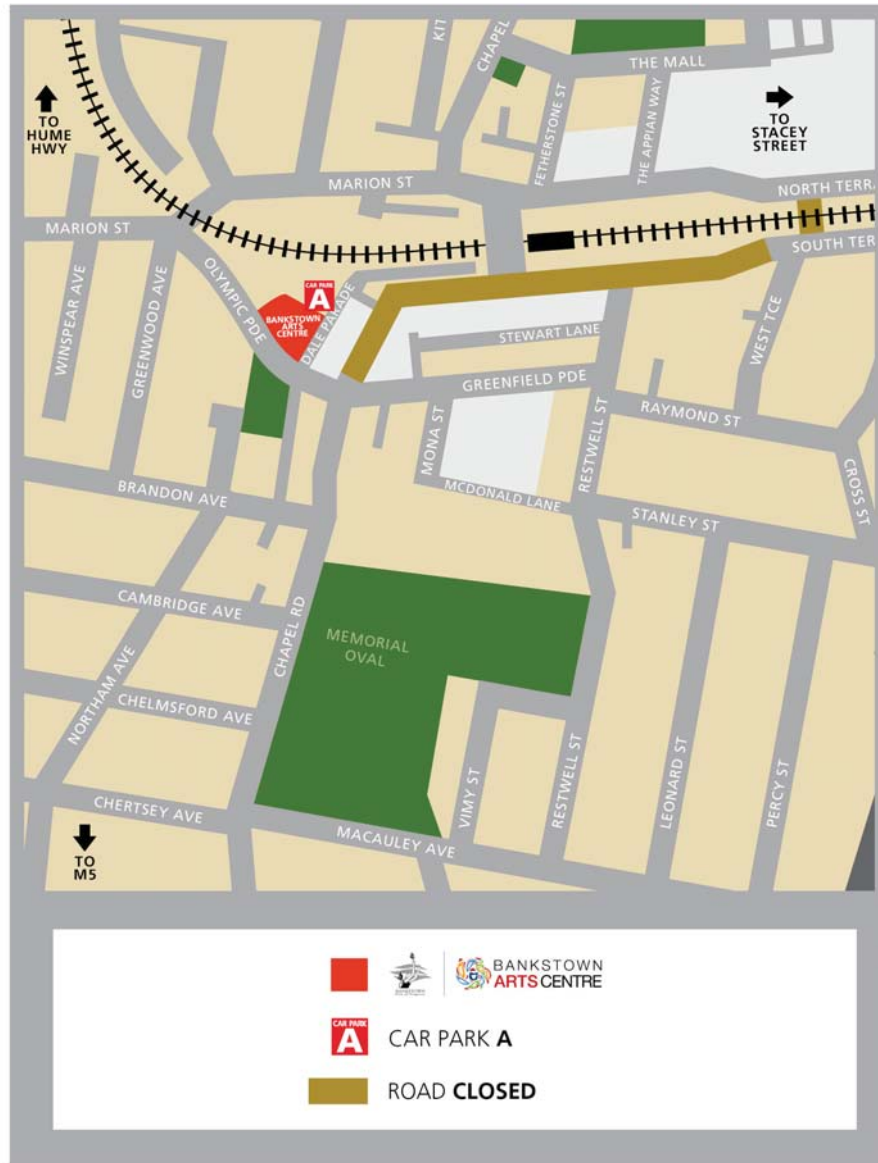

Urban Theatre Projects

5 Olympic Parade Bankstown NSW 2200

Postal Address

PO Box 707, Bankstown NSW 1885

Tel: +61 2 9707 2111

Fax: +61 2 9707 2166

By Train

(35-40 minutes from Central)

From the City, take the Bankstown line (via Sydenham, not via Strathfield)

From Granville & beyond change at Lidcombe for City via Bankstown.

At Bankstown station, turn left after the ticket barriers. Signage and UTP staff will direct you to the meeting point.

By Car

(40 minutes from the City centre)

From the City travel West on the M5
Take the Fairford Road exit
RIGHT onto Fairford Rd (becomes Stacey St)
LEFT into Stanley St
RIGHT into Cross St
LEFT into Raymond St

Free Parking

Raymond St Car Park (P7)

Greenfield Pde Car Park (opp Sports Club)